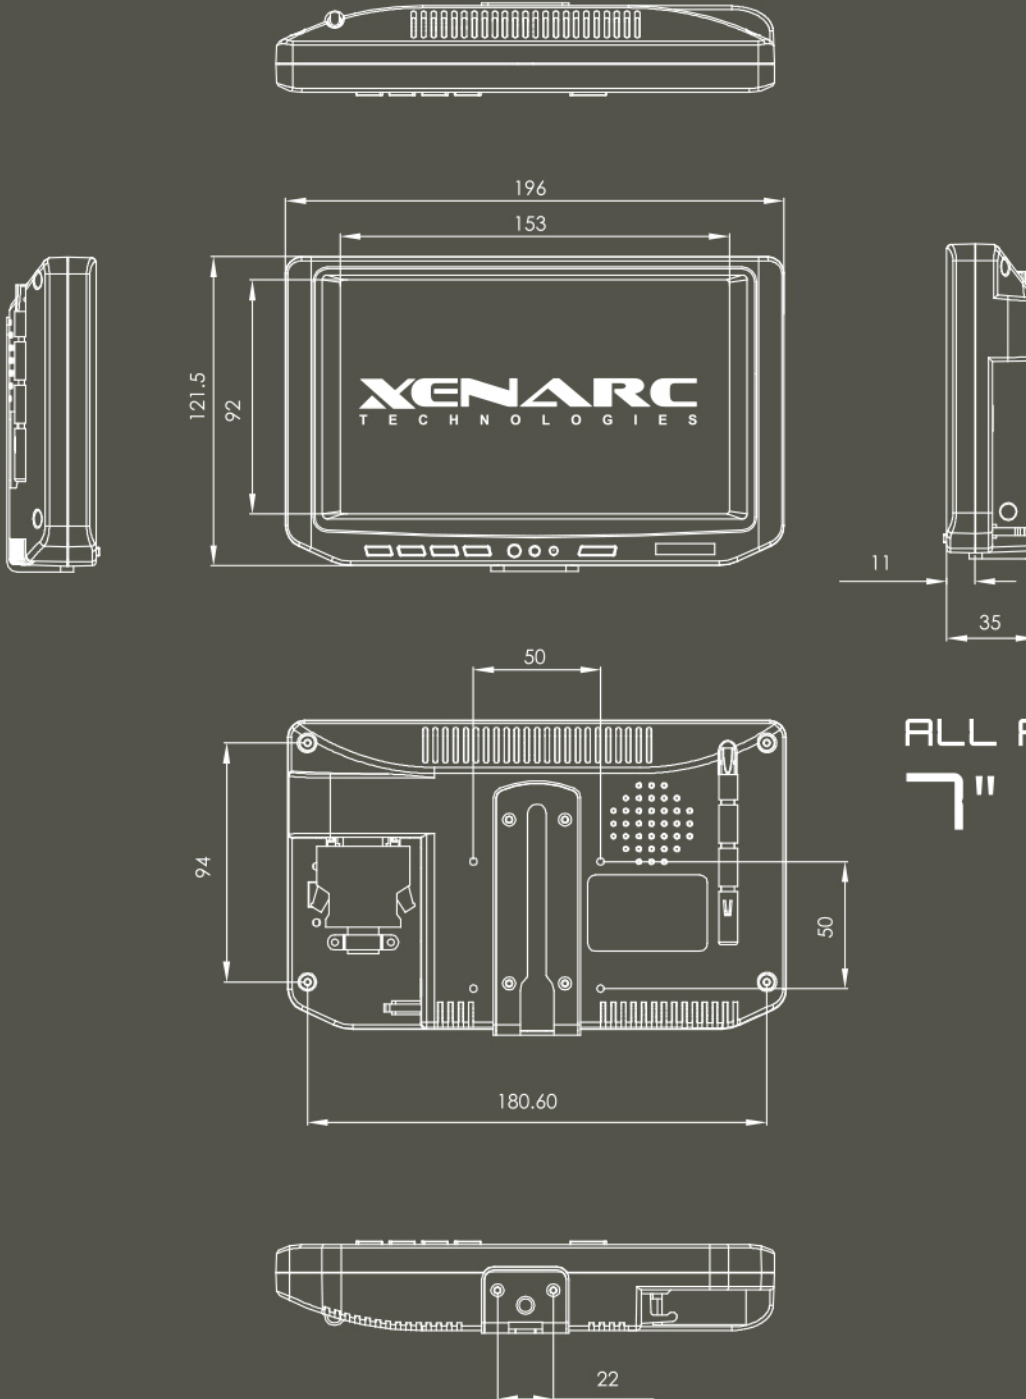

SPECIFICATIONS

Physical Resolution: 1024x600
 Supported Resolution: 640x480 – 1920x1080
 Brightness: 600 cd/m²
 Contrast Ratio: 700:1
 Viewing Angle: 150° Horizontal, 145° Vertical

Operating Voltage: DC 10V ~ 35V
 Power Consumption: <10W
 Operating Temp: -4°F ~ 158°F
 Storage Temp: -22°F ~ 176°F
 Weight: 1.54lbs
 24 Month Warranty
 All measurements are in [mm]

ALL PURPOSE
7" MONITOR

CERTIFICATIONS

RoHS

TEL: 949.380.8898 FAX: 949.380.0888
 EMAIL: SALES@XENARC.COM