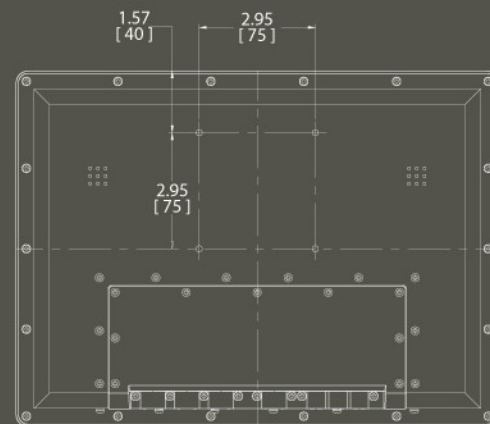

- Physical Resolution: 1280 x 800
- Supported Resolution: 640 x 480 - 1920 x 1080
- Brightness: 1000 cd/m<sup>2</sup>
- Contrast Ratio: 100:1
- Viewing Angle: 178° Horizontal, 178° Vertical
- Response Time (Tr+Tf): 25ms (Typ.)
- Touch Screen Interface: USB port
- Operating Voltage: DC 9V ~ 36V
- Power Consumption: ≤ 30W
- Operating Temperature: -22°F ~ 185°F (-30°C ~ 85°C)
- Storage Temperature: -22°F ~ 185°F (-30°C ~ 85°C)
- Weight: 6.30lbs
- 36 Month Warranty
- All measurements are in Inch and [mm]

IP67 WATERPROOF  
 SUNLIGHT READABLE  
**12.1" MONITOR**