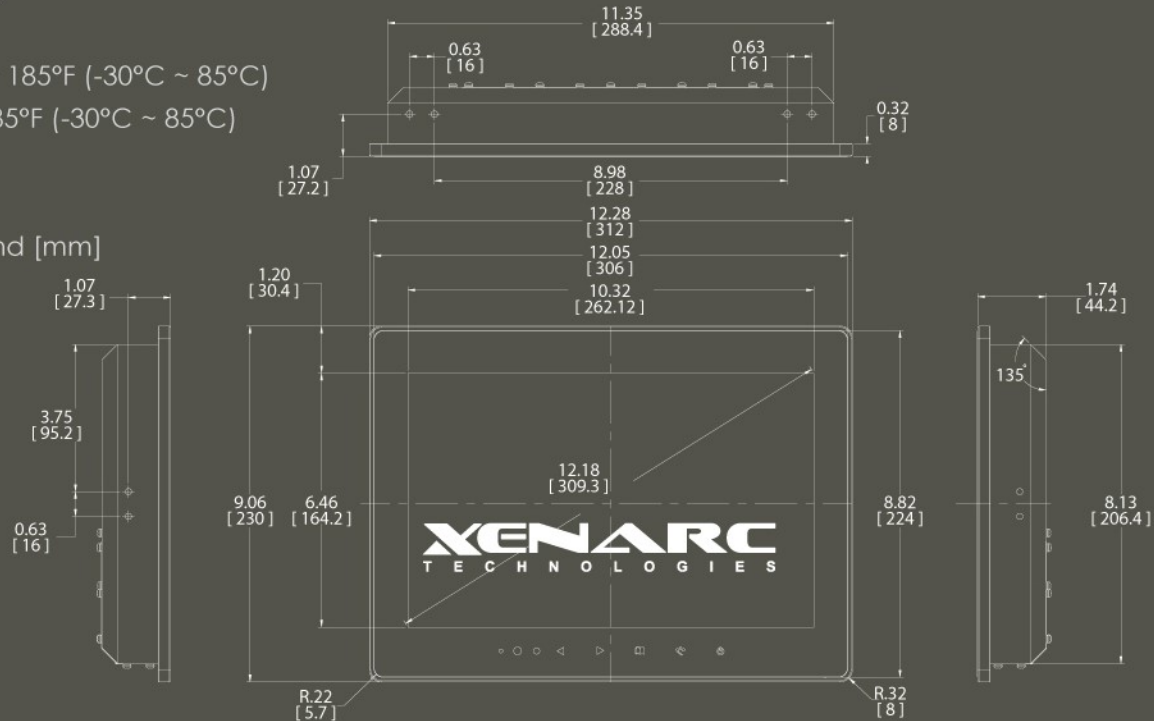

- Physical Resolution: 1280 x 800
- Supported Resolution: 640 x 480 - 1920 x 1080
- Brightness: 1000 cd/m<sup>2</sup>
- Contrast Ratio: 100:1
- Viewing Angle: 178° Horizontal, 178° Vertical
- Response Time (Tr+Tf): 25ms (Typ.)
- Touch Screen Interface: USB port
- Operating Voltage: DC 9V ~ 36V
- Power Consumption: ≤ 30W
- Operating Temperature: -22°F ~ 185°F (-30°C ~ 85°C)
- Storage Temperature: -22°F ~ 185°F (-30°C ~ 85°C)
- Weight: 6.30lbs
- 36 Month Warranty
- All measurements are in Inch and [mm]

IP67 WATERPROOF  
 SUNLIGHT READABLE  
**12.1" MONITOR**