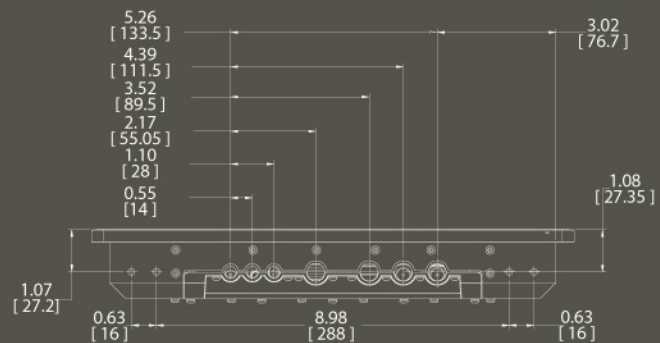

- Physical Resolution: 1280 x 800
- Supported Resolution: 640 x 480 - 1920 x 1080
- Brightness: 1000 cd/m<sup>2</sup>
- Contrast Ratio: 100:1
- Viewing Angle: 178° Horizontal, 178° Vertical
- Response Time (Tr+Tf): 25ms (Typ.)
- Touch Screen Interface: USB port
- Operating Voltage: DC 9V ~ 36V
- Power Consumption: ≤ 30W
- Operating Temperature: -22°F ~ 185°F (-30°C ~ 85°C)
- Storage Temperature: -22°F ~ 185°F (-30°C ~ 85°C)
- Weight: 6.30lbs
- 36 Month Warranty
- All measurements are in Inch and [mm]

IP67 WATERPROOF  
 SUNLIGHT READABLE  
**12.1" MONITOR**