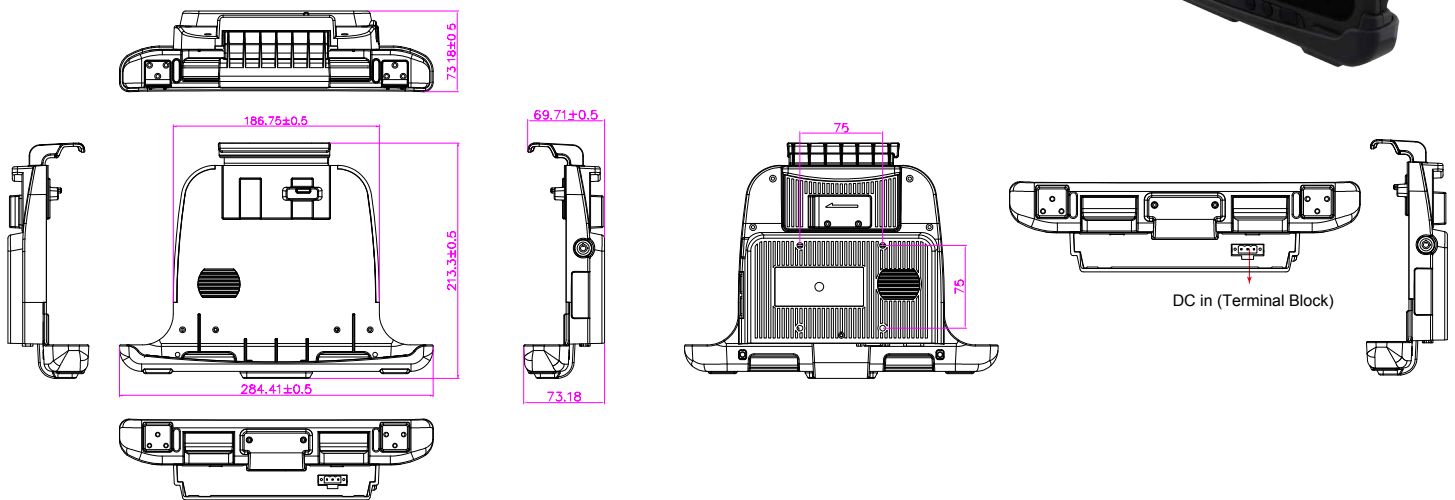

Vehicle Cradle for M101M8

VC-M101M8

Product Features:

- Keeps the tablet securely fastened on moving vehicles
- Anti-theft design with key lockable cradle
- Wide power voltage input (9~36V DC-in)
- IP52 design (Rain proof)
- VESA standard for various standard fixtures

Mechanical Drawing

One hand docking :

1 Insert the Tablet PC into the docking

2. Push down the hook, the lock will lock automatically

One hand undocking :

1.Slide the latch to open the hook

2.Remove the Tablet from docking

Specification

Dimension	284.41 x 213.3 x 73.18 mm
Power Input	9~36V DC In
Mounting	75 x 75mm VESA Mount
Vibration	MIL STD. 810G, 5 ~ 500Hz, 2.24G