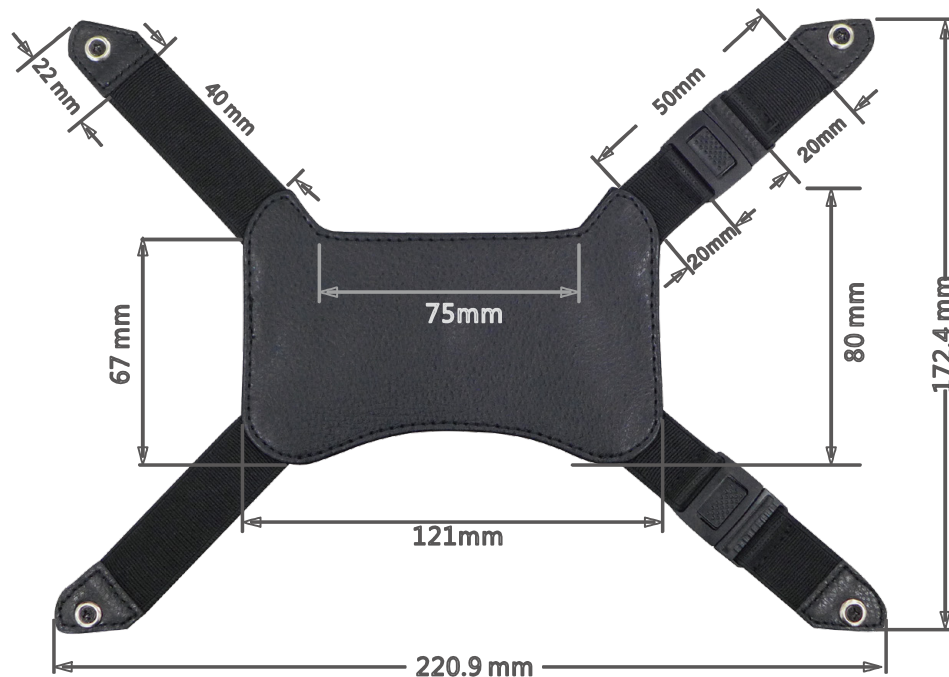

Hand-Strap

Model Name:HS-M101

Winmate Part Number: 98K000A0003J

Features:

- Compatible with M101 Series Tablet PCs
- Skin Friendly Material
- Adjustable for Both Standard and High-Capacity Batteries
- Adjustable buckle for changing battery easily

Dimension:

Example: How to Hold the Tablet PC with One Hand: