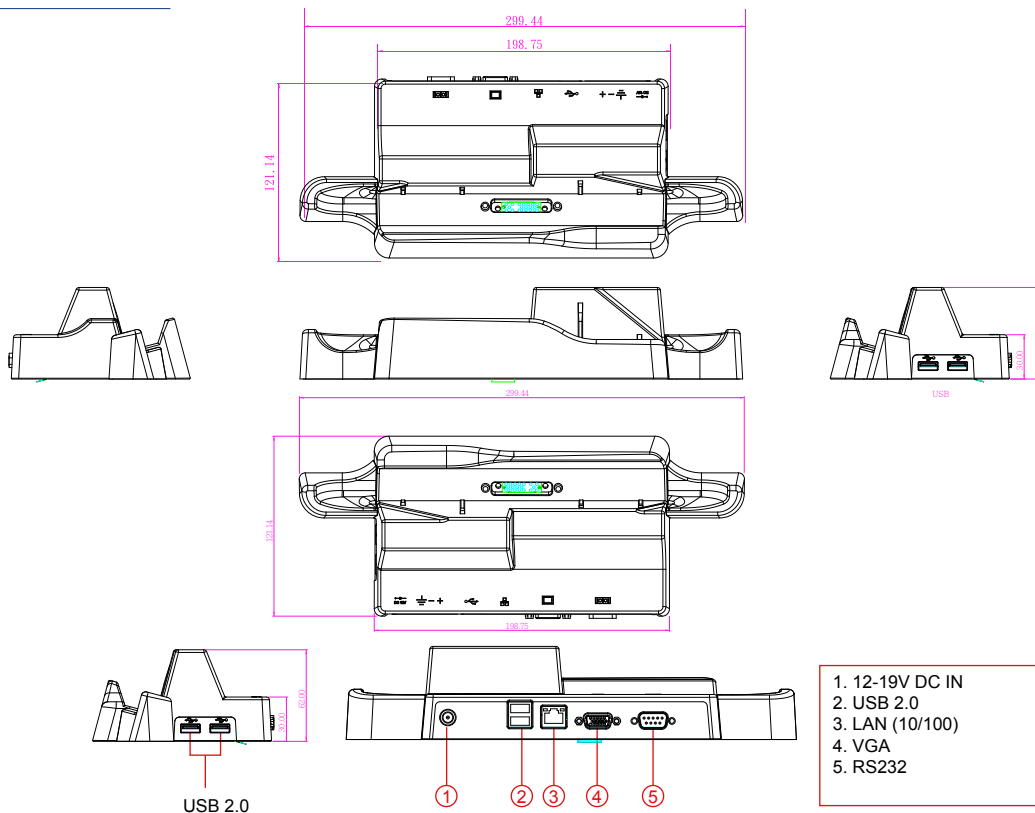

Desk Dock for M101B/P/H/S

DD-M101S

Product Features:

- Easy to charge M101 Series Tablets
- User friendly viewing angle with extended I/O interface
- Accessible to both Standard and High-Capacity batteries
- Operating temperature : -20°C ~ 60°C

Mechanical Drawing

Specification

Dimension	299.44 x 121.14 x 62.00 mm	
Power Input	12-19V DC IN (Default)	
I/O Support	Rear	RS232 x 1 USB 2.0 x 2 10/100 LAN x 1 VGA x 1 DC Jack
	Side	USB 2.0 x 2